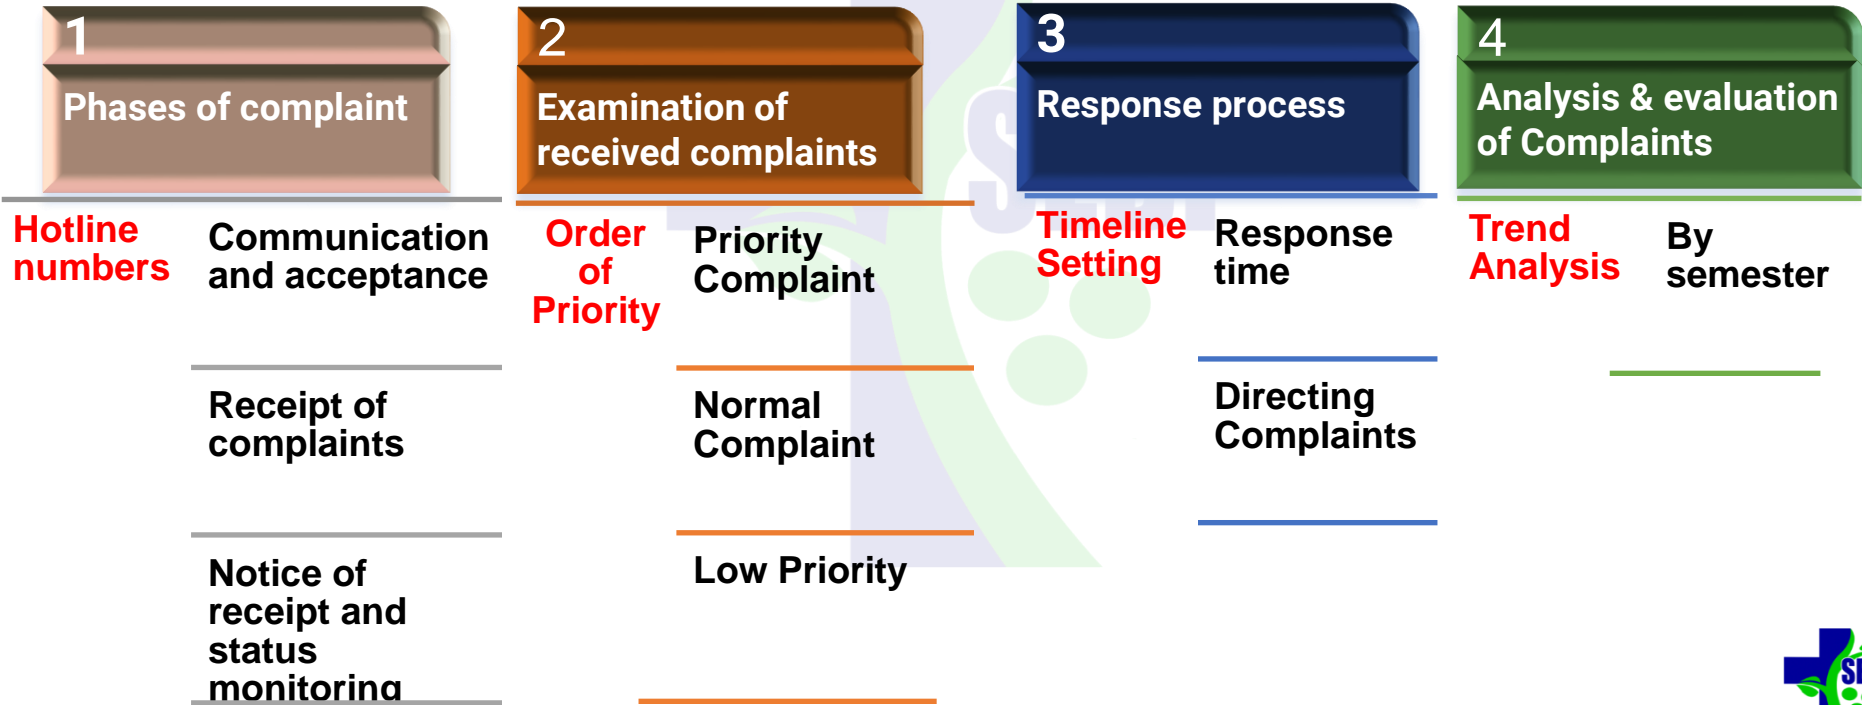

Assessment result of the traditional practices motivated SEDP-Simbag to review and institutionalize its complaint mechanism

Background

Center/Area
Officers Meetings,
house visits of
Managers are the
traditional
practices/venue
for the clients to
elevate complaints

Assessment result
of the traditional
practices
motivated SEDP-
Simbag to review
and institutionalize
its complaint
mechanism

**MF NGO
Regulation
(RA 10693)**

Objective

To have an organized complaint process and response mechanism.

- ✓ A means for improvement and development
- ✓ An opportunity to remove barriers in the delivery of products and services
- ✓focus on the solution

Scope

Target

Determine ways of improvement and development in the micro financing process and take necessary actions accordingly