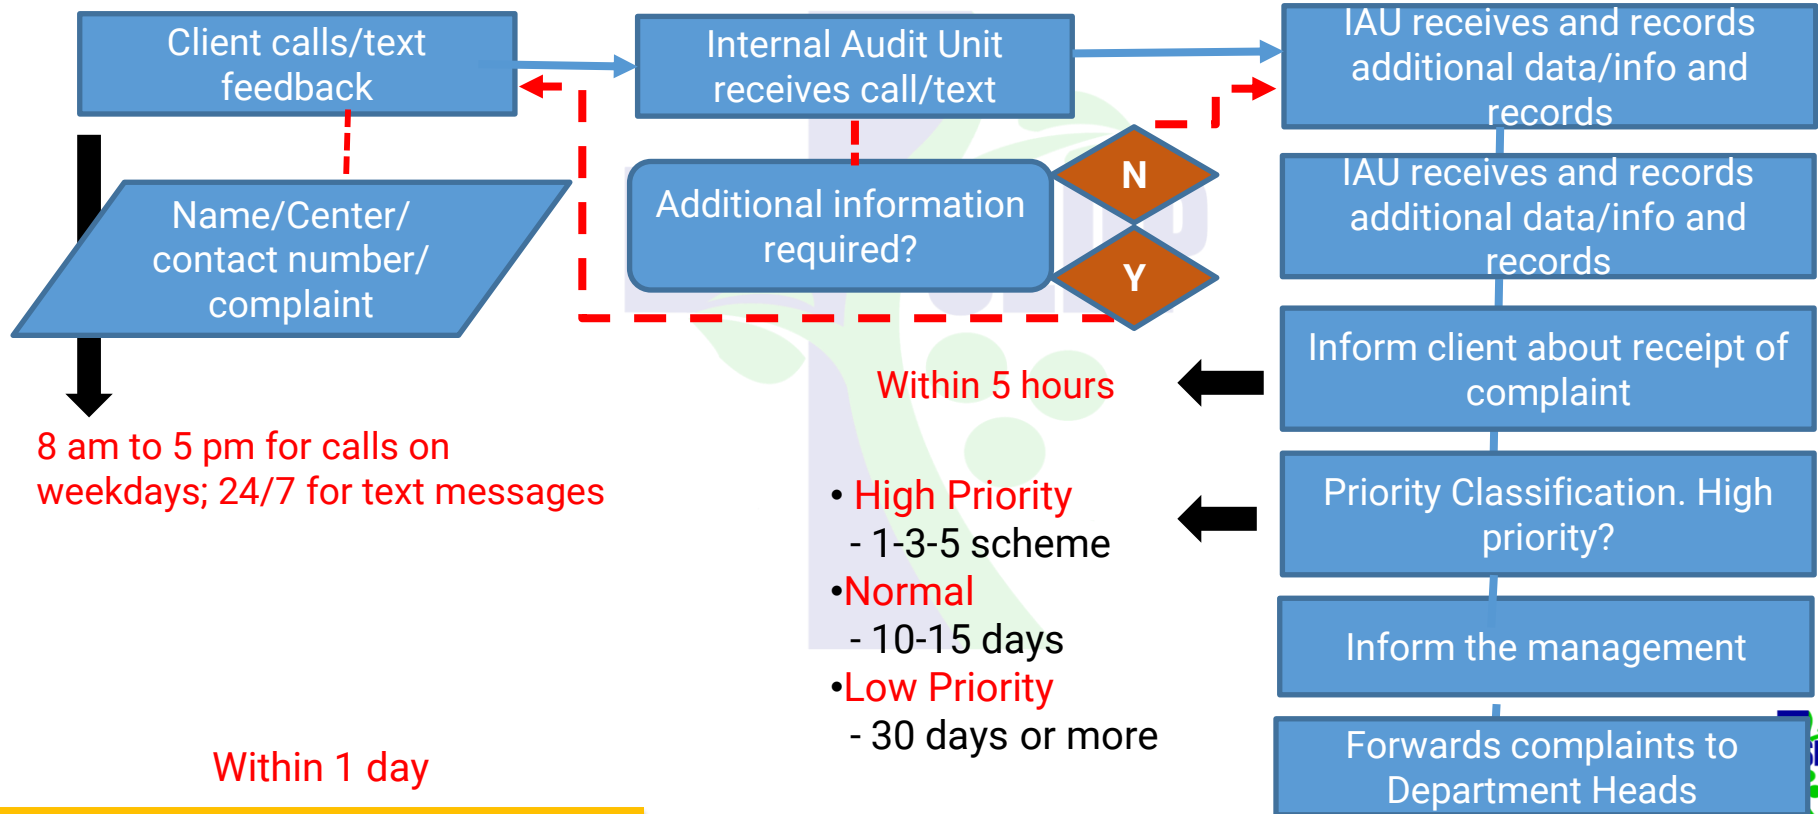

Assessment result of the traditional practices motivated SEDP-Simbag to review and institutionalize its complaint mechanism

Background

Center/Area
Officers Meetings,
house visits of
Managers are the
traditional
practices/venue
for the clients to
elevate complaints

Assessment result
of the traditional
practices
motivated SEDP-
Simbag to review
and institutionalize
its complaint
mechanism

**MF NGO
Regulation
(RA 10693)**

Objective

To have an organized complaint process and response mechanism.

- ✓ A means for improvement and development
- ✓ An opportunity to remove barriers in the delivery of products and services
- ✓focus on the solution

Scope

Target

Determine ways of improvement and development in the micro financing process and take necessary actions accordingly

Process flow

Our communication system..

Discussion to department/units, districts/branches thru meetings

Provision to each member an individual kit of all brochures/leaflets

SEDP forms/physical evidences shall contain the hotline number