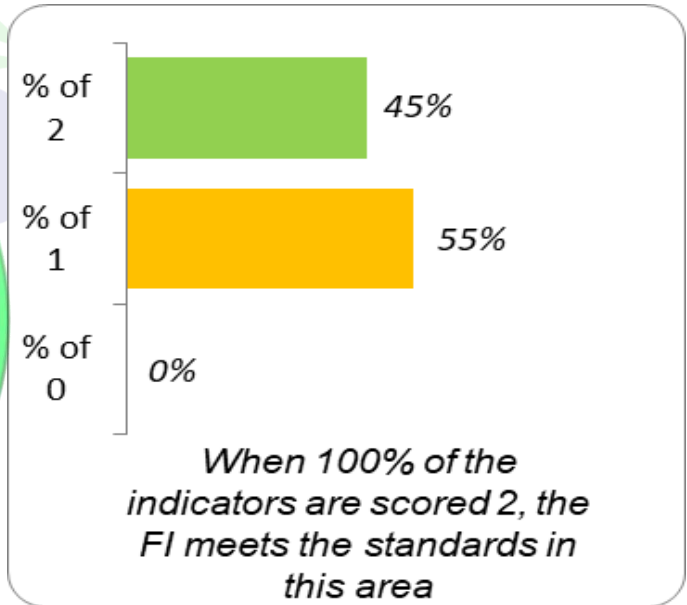

Assessment result of the traditional practices motivated SEDP-Simbag to review and institutionalize its complaint mechanism

Background

Center/Area
Officers Meetings,
house visits of
Managers are the
traditional
practices/venue
for the clients to
elevate complaints